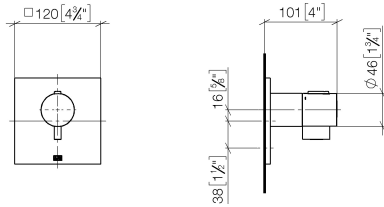

**Required miscellaneous**

**xTOOL Concealed thermostat module without volume control -** 35 503 970 90  
 •max. recess depth 160 mm  
 •min. recess depth 95 mm

**Recommended miscellaneous**

**xGRID Attachment set for integrating in the dry wall construction -** 12 340 970 90

**Required miscellaneous**

**xGRID Installation track 555 mm -** 12 360 970 90

36 501 985  
mm [inches]

Certificates

WRAS\_2011026.

DVGW\_DW-  
6512DN0706.

LGA\_29930.

LGA\_29932.