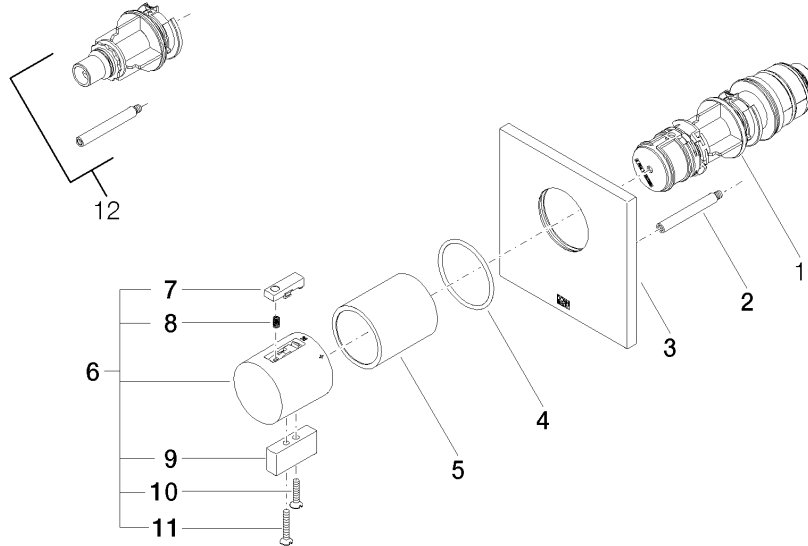

**Required miscellaneous**

**xTOOL Concealed thermostat module without volume control -** 35 503 970 90  
 •max. recess depth 160 mm  
 •min. recess depth 95 mm

**Recommended miscellaneous**

**xGRID Attachment set for integrating in the dry wall construction -** 12 340 970 90

**Required miscellaneous**

**xGRID Installation track 555 mm -** 12 360 970 90

36 501 985  
mm [inches]

Certificates

WRAS\_2011026.

DVGW\_DW-  
6512DN0706.

LGA\_29930.

LGA\_29932.

### Spare parts list

No.	Item Number	Name	Quantity used	Delivery time
1	90 15 02 063 00 90	cartridge	1	2
2	90 31 09 095 00 90	bar	1	2
3	09 11 02 196-28	cover	1	60
4	90 14 10 049 00 90	seal	1	2
5	90 21 02 112 00-28	sleeve	1	20
6	04 17 33 006 00-28	handle	1	60
7	90 21 33 011 00-13	handle	1	2
8	90 16 02 027 00 90	spring	1	2
9	09 20 33 006-28	handle	1	20
10	09 30 30 159-28	screw	1	20
11	09 30 30 160-28	screw	1	20
12	12 178 970 90	Extension 46 mm -	1	2